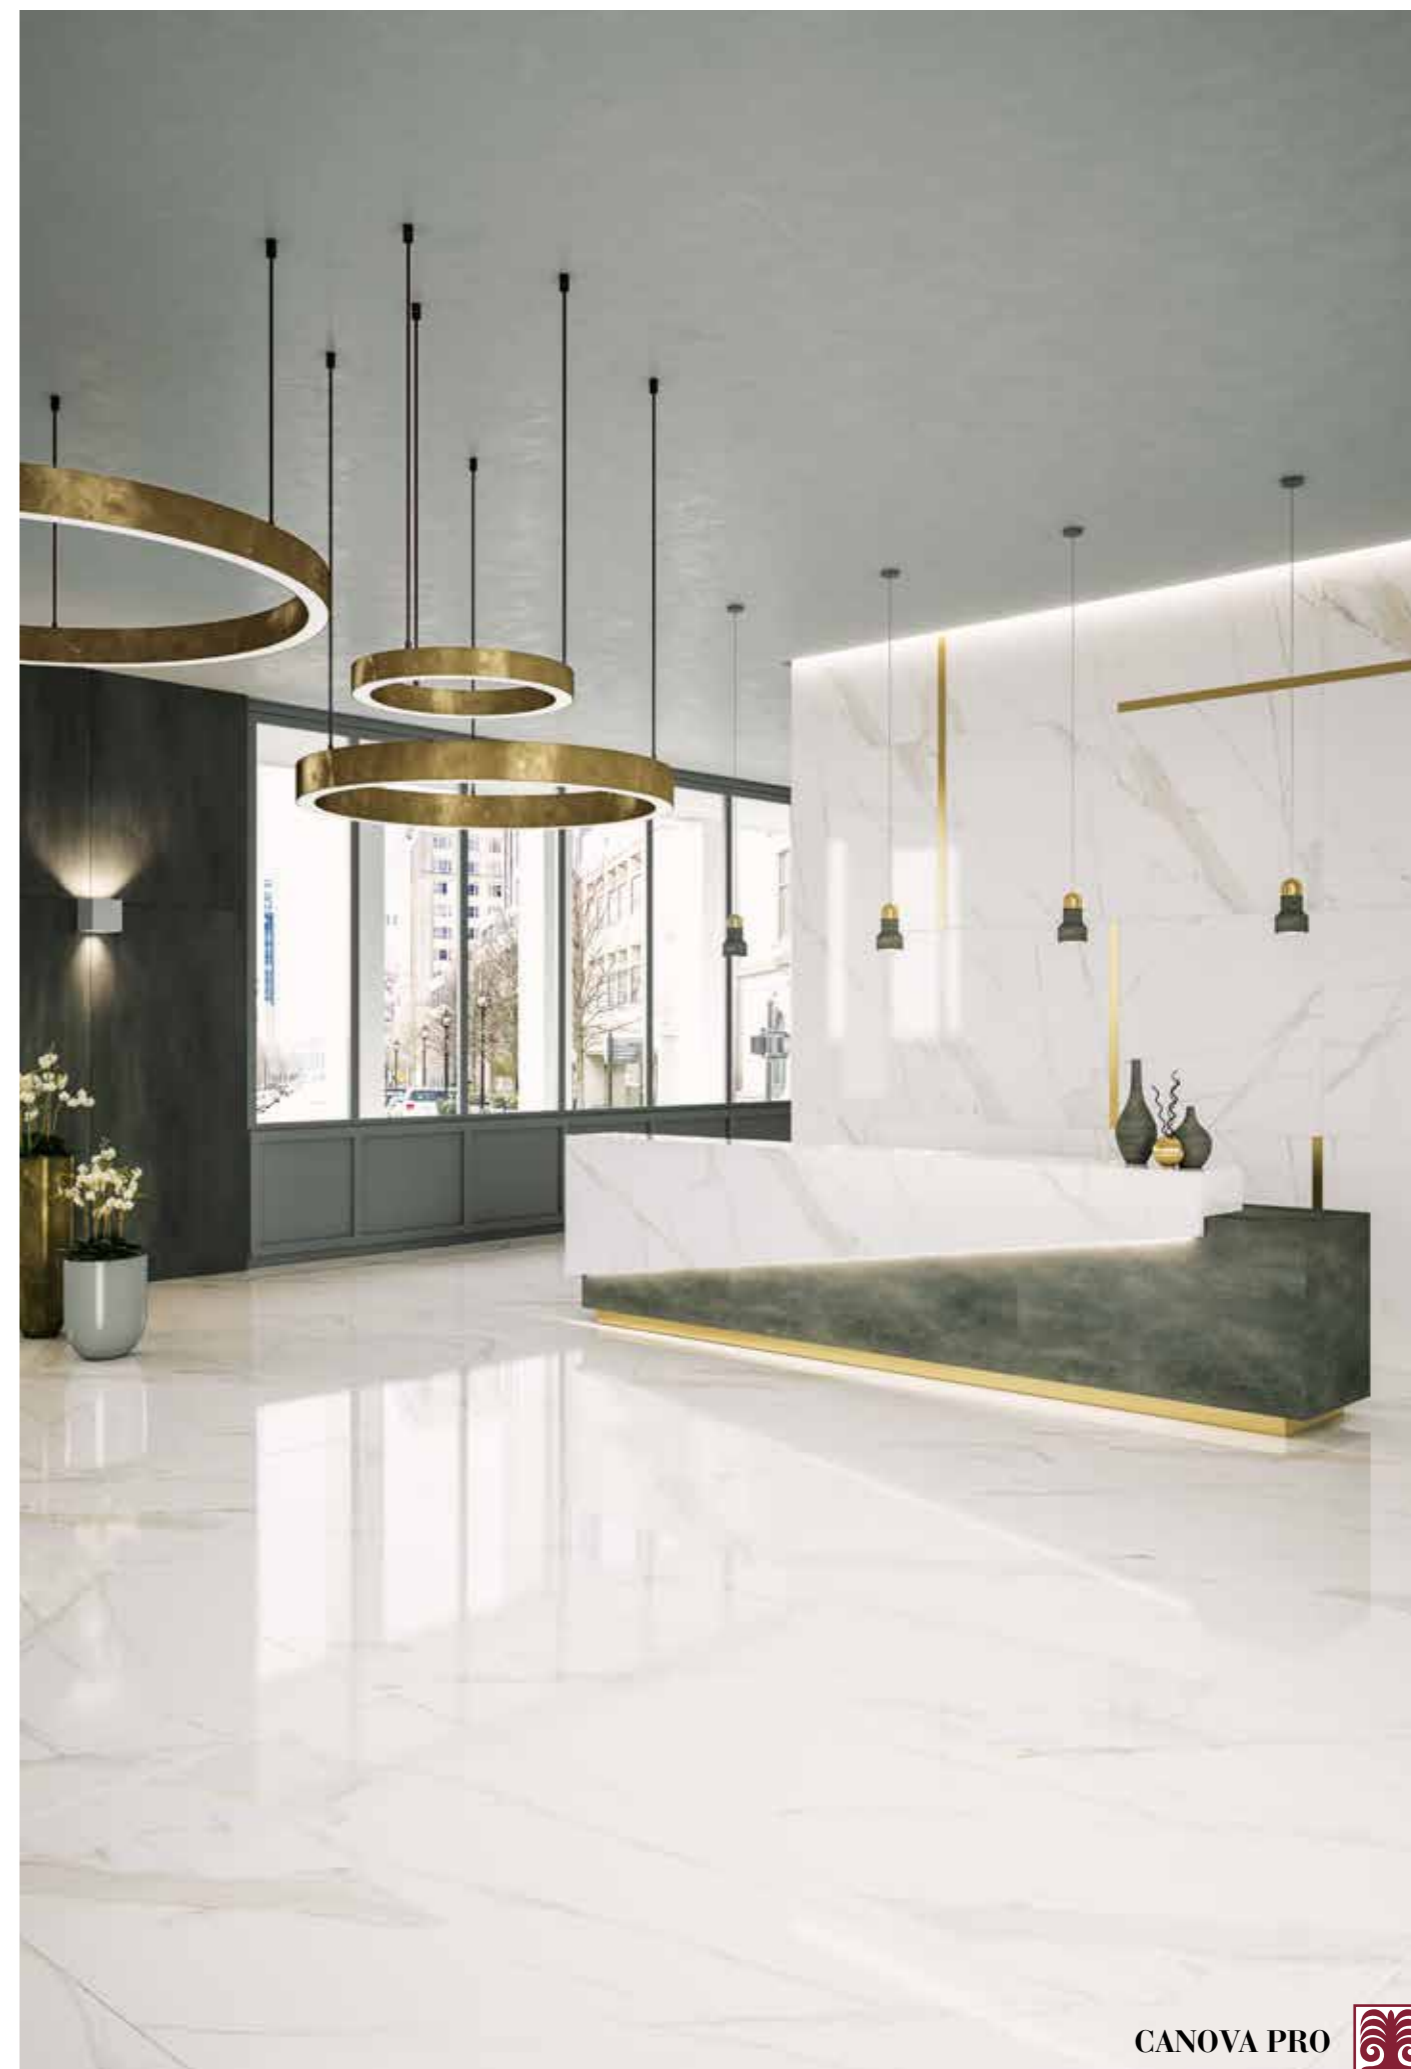

A
ARNI

CANOVA PRO·ARNI
OPPOSITE PAGE

lucido rettificato
cm 120x260_47"x102"
cm 120x120_47"x47"